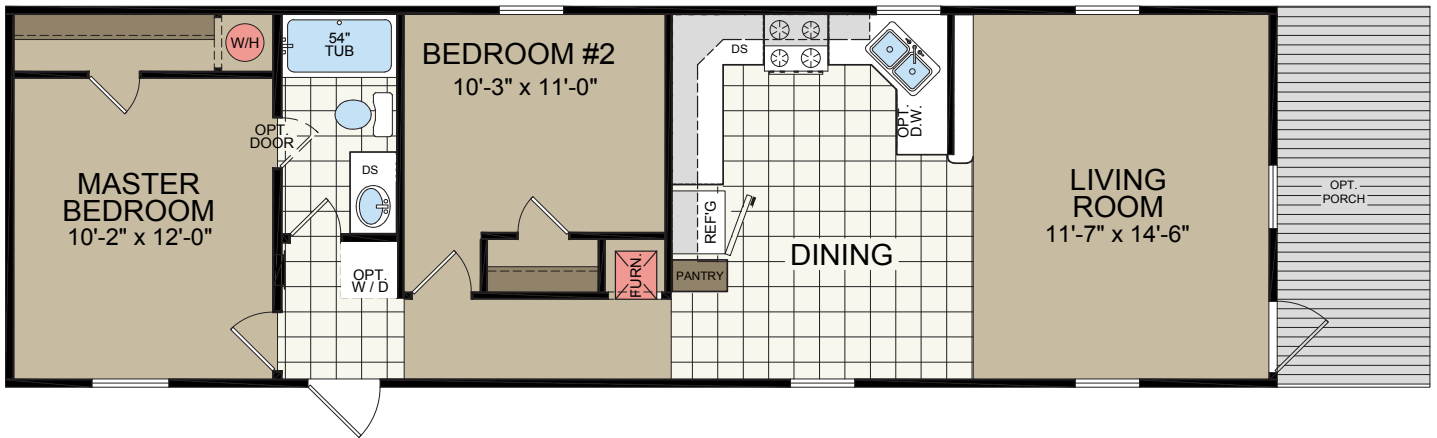

TC1650A - 2 Bed - 1 Bath - 800 sq ft. - 16' x 50'

Call today to schedule an appointment

855-550-6550