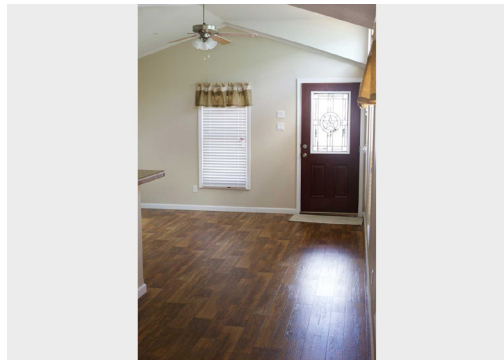

TC1650A - 2 Bed - 1 Bath - 800 sq ft. - 16' x 50'

Call today to schedule an appointment

855-550-6550